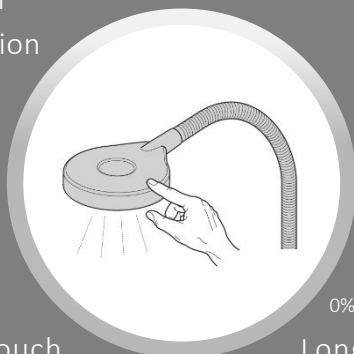

Product highlights

- Integrated touch dimmer on the back of the lamp
- High life expectancy of the light source
- Minimum maintenance - maximum energy efficiency
- Functional illumination for the patient's well-being considering the biological and emotional lighting effect
- Thanks to the flexible arm the light can be set to the needed position
- Uniform light distribution through professional light scattered optics

Quick touch
switch on or off the light

 0% 100%
Long touch
dim or bright the light

Technical data

Bulb type	LED
Light colour temperature	4000K cool white
Number of LEDs	30
Wattage / Lumen	2.75 W / 165 Lm
Supply voltage of Lamp:	24 V (DC)
Luminous efficacy	60 Lm/W
Energy efficiency class	A
Available for	Comfort-2 Eco/Flex Comfort-3 Eco/Flex/Scale Comfort-4 Eco/Battery Therapy chairs